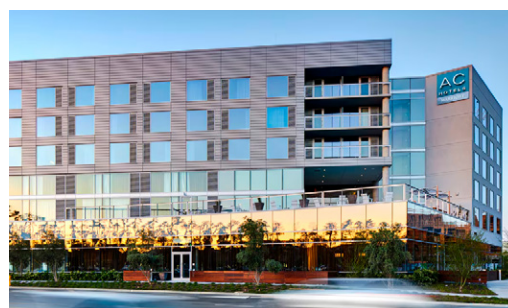

3309 Michelson Dr, Irvine, CA 92612
Contact: Jennifer Gould (714) 943-1916
Jennifer.Gould@Pacifichospitality.com
[CLICK HERE FOR BOOKING LINK](#)

AC HOTEL IRVINE

Elevate your California vacation at AC Hotel Irvine. Our contemporary pet friendly hotel in Irvine, CA is conveniently located just 1.7 miles away from the John Wayne Airport Orange County and offers easy access to Disneyland Park, Irvine Spectrum Center and South Coast Plaza. As soon as you enter our hotel, you will be intrigued by our sleek European design elements and stylish accommodations. Visit our trendy AC Lounge with coworkers or friends, serving up tapas and handcrafted cocktails in a casual atmosphere. When you're ready to unwind, retreat to your chic Irvine hotel room with luxury bedding, spacious workstations and free high-speed Wi-Fi. Start the day with a delicious breakfast at AC Kitchen, then head to work up a sweat at our 24-hour fitness center or take a refreshing dip in our heated outdoor pool. Whatever brings you to town, you will experience a successful stay at AC Hotel Irvine.

**BREAKFAST INCLUDED IN RATE
$20/NIGHT SELF PARKING
RESERVATION DEADLINE - 4/10/25**

RATE:
$179.00
Double Beds

7.8 miles