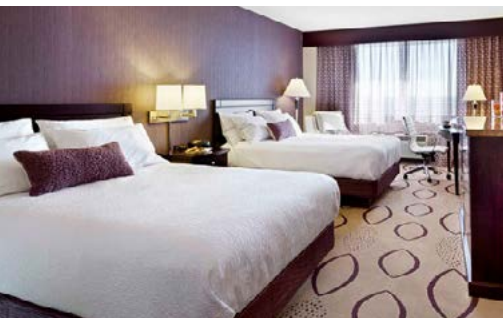

Relax and rest well at our new Home2 Suites by Hilton Brooklyn Park Minneapolis hotel. Unwind in our spacious suites, featuring ergonomic work desk and chair, moveable furniture, free WiFi and in-suite kitchen with full-size appliances. Feel at home in a comfortable bed, or spread out on the sofa and enjoy a movie or show on the 42-inch HDTV. Fuel up with free breakfast at our Inspired Table™, featuring eggs, yogurt, waffles, fresh fruit and more.

BREAKFAST INCLUDED IN RATE

RATE:
\$119.00

Queen w/Pullout

11 miles

2200 Freeway Blvd, Minneapolis, MN 55430
Contact: Corinna Jayasuriya 763-566-8000
 corinna.j@radisson.com
[CLICK HERE for WEBSITE](#)

RADISSON HOTEL BROOKLYN CENTER