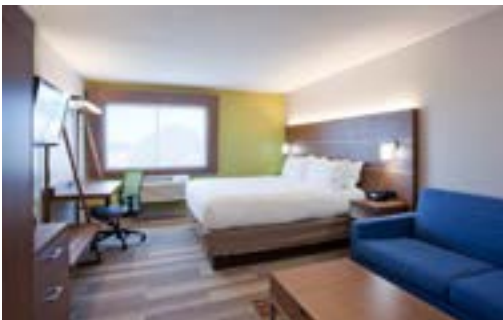

HOLIDAY INN EXPRESS

Make yourself at home in one of the 119 air-conditioned rooms featuring refrigerators and microwaves. Complimentary wired and wireless Internet access keeps you connected, and satellite programming provides entertainment. Bathrooms have shower/tub combinations and hair dryers. Conveniences include desks and coffee/tea makers, and housekeeping is provided daily.

2715 Long Lake Rd., Roseville, MN 55113

Contact: **Rebecca Dale** (651)-280-9473

Rebecca.Dale@TPIHospitality.com

RATE:
$122.00

13 miles

BREAKFAST INCLUDED IN RATE

[CLICK HERE TO BOOK](#)