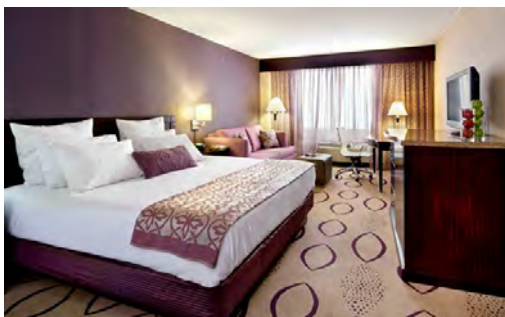

2200 Freeway Blvd. - Minneapolis, MN 55430
Contact: Elizabeth Kappler 763-489-2568
Elizabeth.Kappler@hilton.com
[CLICK HERE for WEBSITE](#)

DOUBLETREE BY HILTON MINNEAPOLIS NORTH

Minneapolis has a whole lot to celebrate. DoubleTree by Hilton has a new hotel on Freeway Boulevard that's been fully refurbished and freshly updated. We want you to be one of the first to enjoy everything we have to offer from the Sweet Dreams bedding, our caring service, and a cookie here with your name on it.

COMPLIMENTARY CONTINENTAL BREAKFAST

**RATE:
$119.00**

12 miles