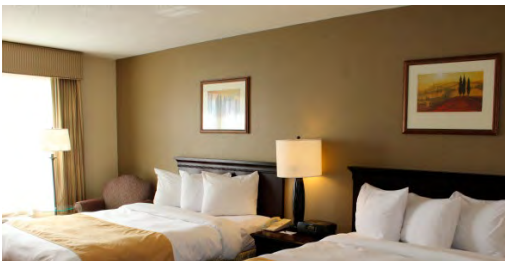

COUNTRY INN BROOKLYN CENTER

Winner of TripAdvisor's 2015 Certificate of Excellence

Enjoy Country Inn & Suites Brooklyn Center for all it has to offer. From our Superb Complimentary Be Our Guest Hot Buffet Breakfast, Free WI-FI Access to our heated Indoor Pool and Whirlpool, modern Fitness Center, and other excellent hotel services. Additional amenities include a complimentary business center, nearby jogging/walking trails, abundant on-site parking, and an on site restaurant with fabulous food and drinks. Located just minutes from the National Sports Center and Single Creek Crossing that offers restaurants, shopping and entertainment.

RATE:
$112.00

2550 Freeway Blvd - Brooklyn Center, MN 55430

Contact: **Valerie Lockwood** (763) 656-5156

valerie.k.lockwood@countryinns.com

[CLICK HERE](#) for WEBSITE

BREAKFAST INCLUDED IN RATE

11 miles