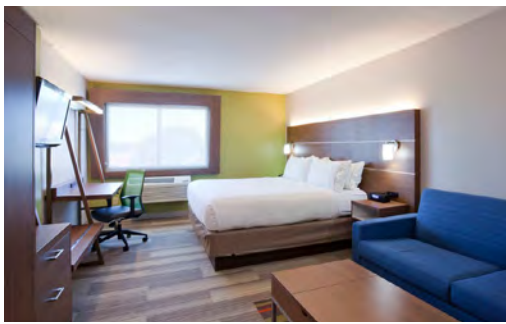

HOLIDAY INN EXPRESS

Make yourself at home in one of the 119 air-conditioned rooms featuring refrigerators and microwaves. Complimentary wired and wireless Internet access keeps you connected, and satellite programming provides entertainment. Bathrooms have shower/tub combinations and hair dryers. Conveniences include desks and coffee/tea makers, and housekeeping is provided daily.

BREAKFAST INCLUDED IN RATE

2715 Long Lake Rd., Roseville, MN 55113

Contact: **Doug Arnold** (651)-846-2484

RHowlett@TPIHospitality.com

[CLICK HERE for WEBSITE](#)

RATE:
$129.00

13 miles